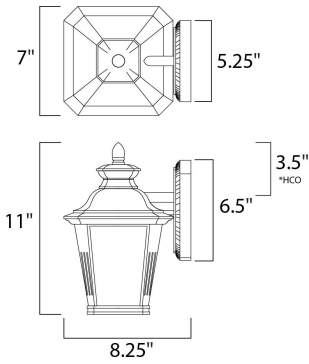

PRODUCT DESCRIPTION

MEASUREMENTS

DIMENSION : 7" W x 11" H x 8.25" Ext
BACK PLATE : 5.25" W x 6.5" H x 3.5" HCO
HANGING WEIGHT : 3.3 lb

LAMPING

INPUT VOLTAGE : 120V
LUMENS : 560 Rated
BULB : 1 x 8W LED AC Integrated , 8W Total
BULB INCLUDED : (Integrated)
DIMMABLE : Triac CL
CRI : 80+ CRI
COLOR_TEMP : 3000K

FINISHES OPTION

Bronze (BZ)

GLASS

Frosted Seedy FS

MATERIAL

Aluminum, Glass

RATINGS

cETLus
Wet Location
For Outdoor

ADDITIONAL

RATED LIFE 50000 Hours
OPERATING TEMPERATURE:
-20°C (-4°F), 40°C (104°F)

PHOTOMETRIC: Report Found Online

Always consult a qualified electrician before installing any lighting product.